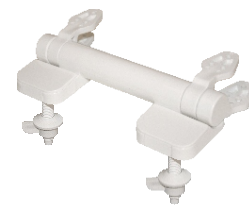

411-65716 - Betta Hygenix 1000

411-65700 - Denver W11 High Gloss
(Fits most standard pans)

411-65701 - Denver Standard Sheen
(Fits most standard pans)

411-65710 - Denver Slow close

411-65702 - Denver Junior

* SPECIAL SIZES MADE ON ORDER *

Distributed by

To order:

Tel: +27 (11) 474 1989
info@pennyware.net

Fax: +27 (11) 474 2079
www.pennyware.net

Toilet Seats

Denver MDF Seats:

- Manufactured from high quality MDF.
- Chrome bar hinge set - adjustable.
- Available in custom colours.
- Special size seats made on request (to check what you require please refer to our toilet seat measuring guide).
- Available with standard chrome hinges or special brass hinges.

413-65701 - Denver Hinge Sink Chrome Plated

413-65702 - Denver Hinge Sink Brass Plated

411-65710 - Nylon Hinge Set

411-65705 - Denver Slow Close Hinge

Solid Wood Range

411-65711 - Stained Mahogany

411-65712 - Natural Mahogany