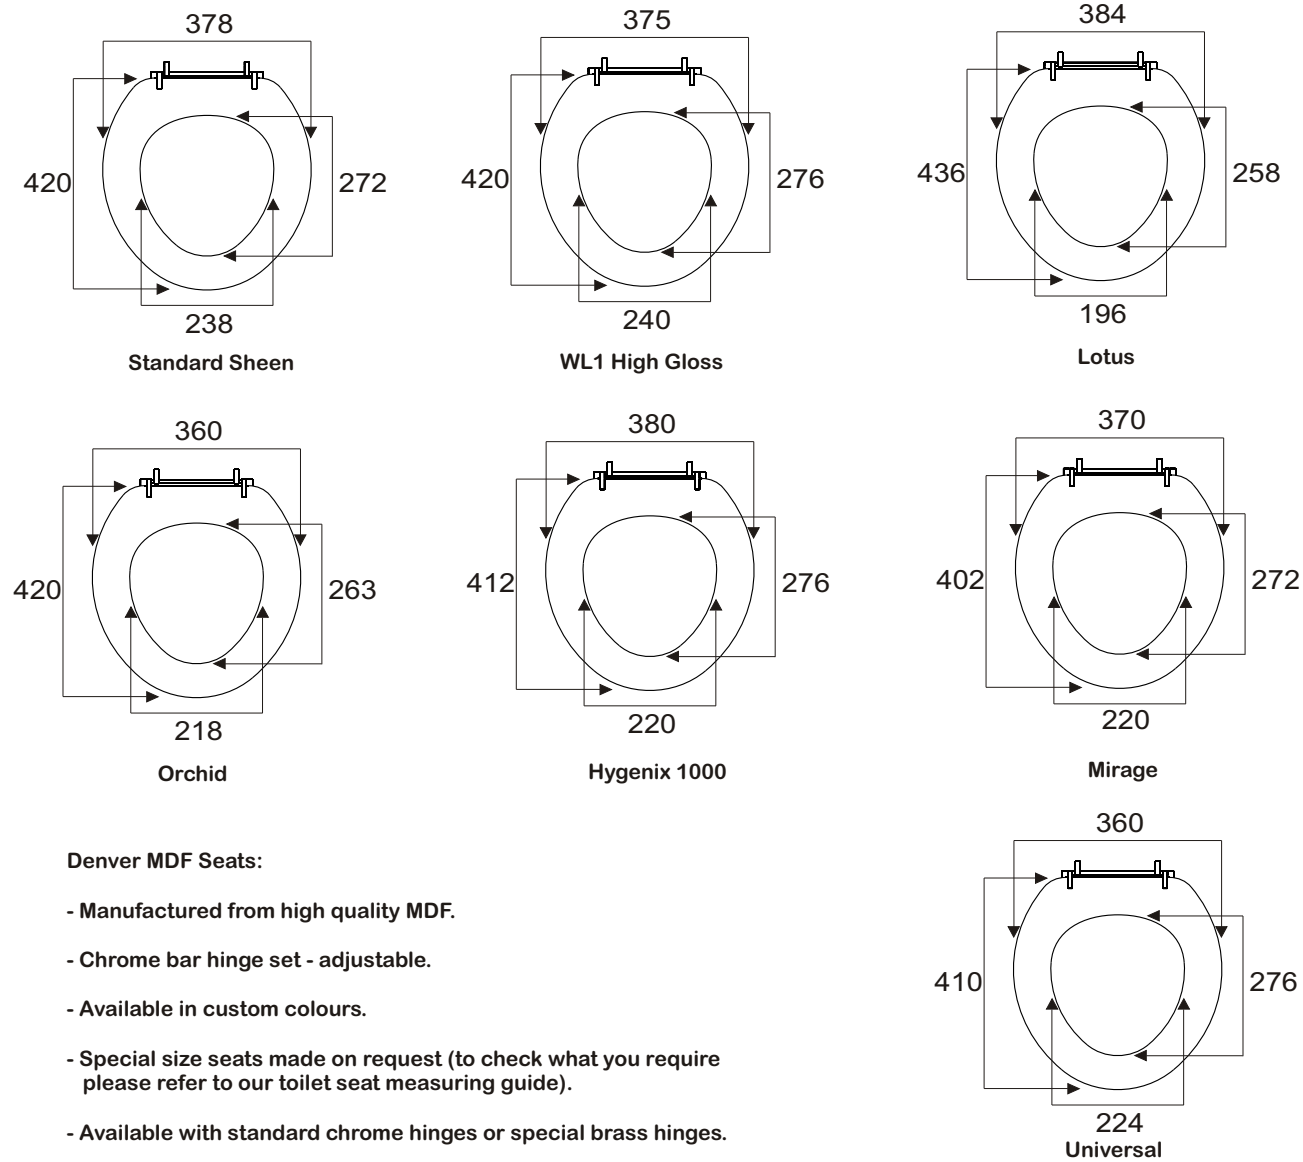

411-65716 - Betta Hygenix 1000

411-65700 - Denver W11 High Gloss
(Fits most standard pans)

411-65701 - Denver Standard Sheen
(Fits most standard pans)

411-65710 - Denver Slow close

411-65702 - Denver Junior

* SPECIAL SIZES MADE ON ORDER *

Distributed by

To order:

Tel: +27 (11) 474 1989
info@pennyware.net

Fax: +27 (11) 474 2079
www.pennyware.net

Toilet Seats

Denver MDF Seats:

- Manufactured from high quality MDF.
- Chrome bar hinge set - adjustable.
- Available in custom colours.
- Special size seats made on request (to check what you require please refer to our toilet seat measuring guide).
- Available with standard chrome hinges or special brass hinges.