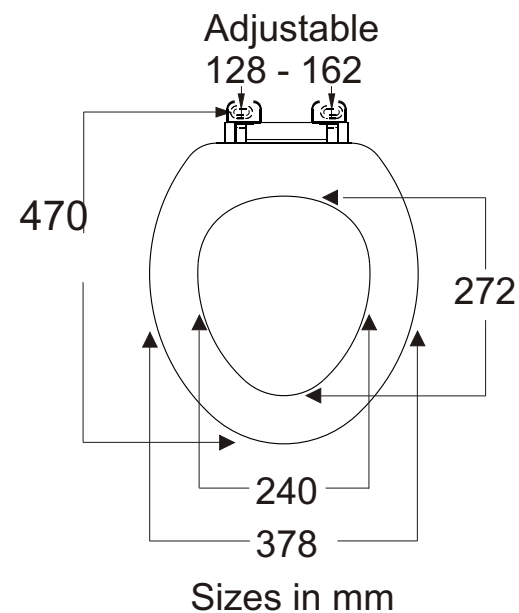

Spares available

Manufactured in South Africa

411-65710

Product Code

Packaging: Individually boxed,
4 seats per master box

Distributed by

To order:

Tel: +27 (11) 474 1989
info@pennyware.net