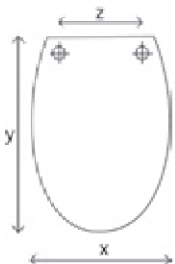

SMARTWOOD^{CM}
REDISCOVERED
REDISCOVERED WOOD is from 100%
re-cycled wood sources
SW-RW-053

HINGES

Plastic adjustable hinges pre-hinged, with top fixing.

7500AR000
barcode: 5012799974504

BUMPERS

Lid: 2
Ring: 2