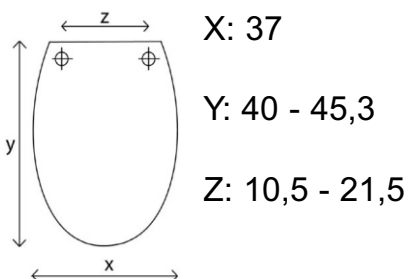

Family toilet seat, accommodating the needs of both adult and child. Child seat is magnetically secured within the toilet seat cover when not in use. Manufactured from durable moulded wood.

411-65531
4200FS

Universal family toilet seat with adjustable chrome plated hinges.

Fits all standard pans.

Hygienic, robust.

Weight: kg 3.1

Colours:
white 000

PACKAGING

Master box: 5 pieces
Individual packaging: cardboard box

HINGES

Adjustable chrome plated hinges.

BUMPERS

Lid: 2
Baby Ring: 4
Ring: 2

HEAD OFFICE - Johannesburg:
Tel: 011 474 1989 Fax: 011 474 2079
Email: info@pennyware.net

NATIONAL BRANCHES:

Cape Town . Durban . East London . Port Elizabeth . Bloemfontein . Nelspruit